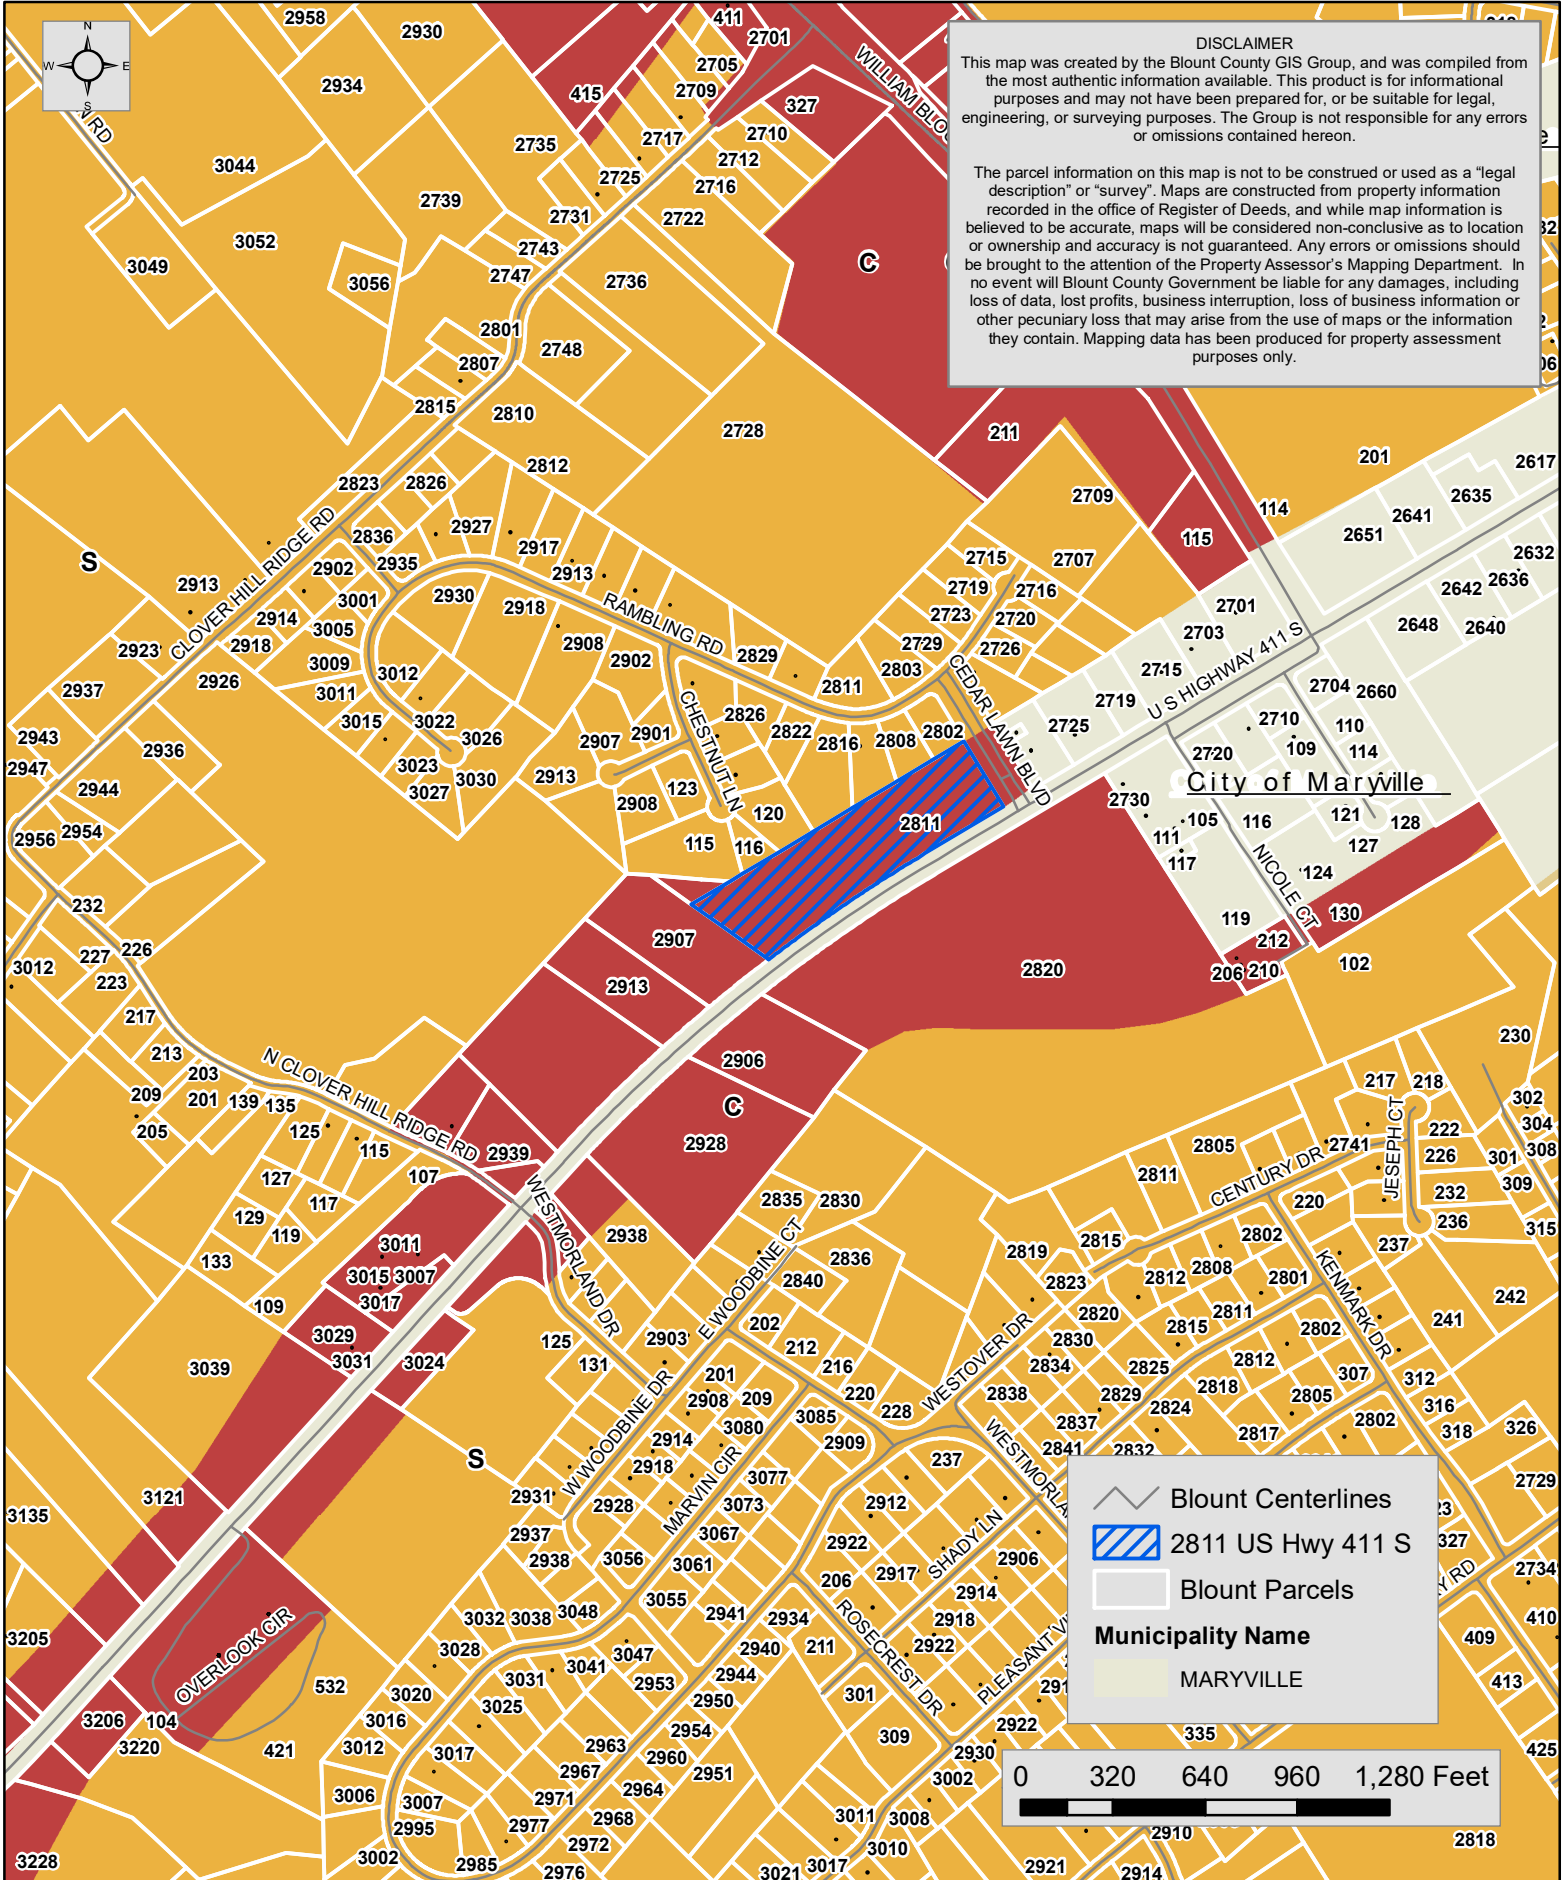

2811 U. S. Highway 411 S, Maryville, TN 37801

Map 078 Parcel 065.00

DISCLAIMER
This map was created by the Blount County GIS Group, and was compiled from the most authentic information available. This product is for informational purposes and may not have been prepared for, or be suitable for legal, engineering, or surveying purposes. The Group is not responsible for any errors or omissions contained hereon.

The parcel information on this map is not to be construed or used as a "legal description" or "survey". Maps are constructed from property information recorded in the office of Register of Deeds, and while map information is believed to be accurate, maps will be considered non-conclusive as to location or ownership and accuracy is not guaranteed. Any errors or omissions should be brought to the attention of the Property Assessor's Mapping Department. In no event will Blount County Government be liable for any damages, including loss of data, lost profits, business interruption, loss of business information or other pecuniary loss that may arise from the use of maps or the information they contain. Mapping data has been produced for property assessment purposes only.

Blount Centerlines

 2811 US Hwy 411 S

Blount Parcels

Municipality Name

MARYVILLE