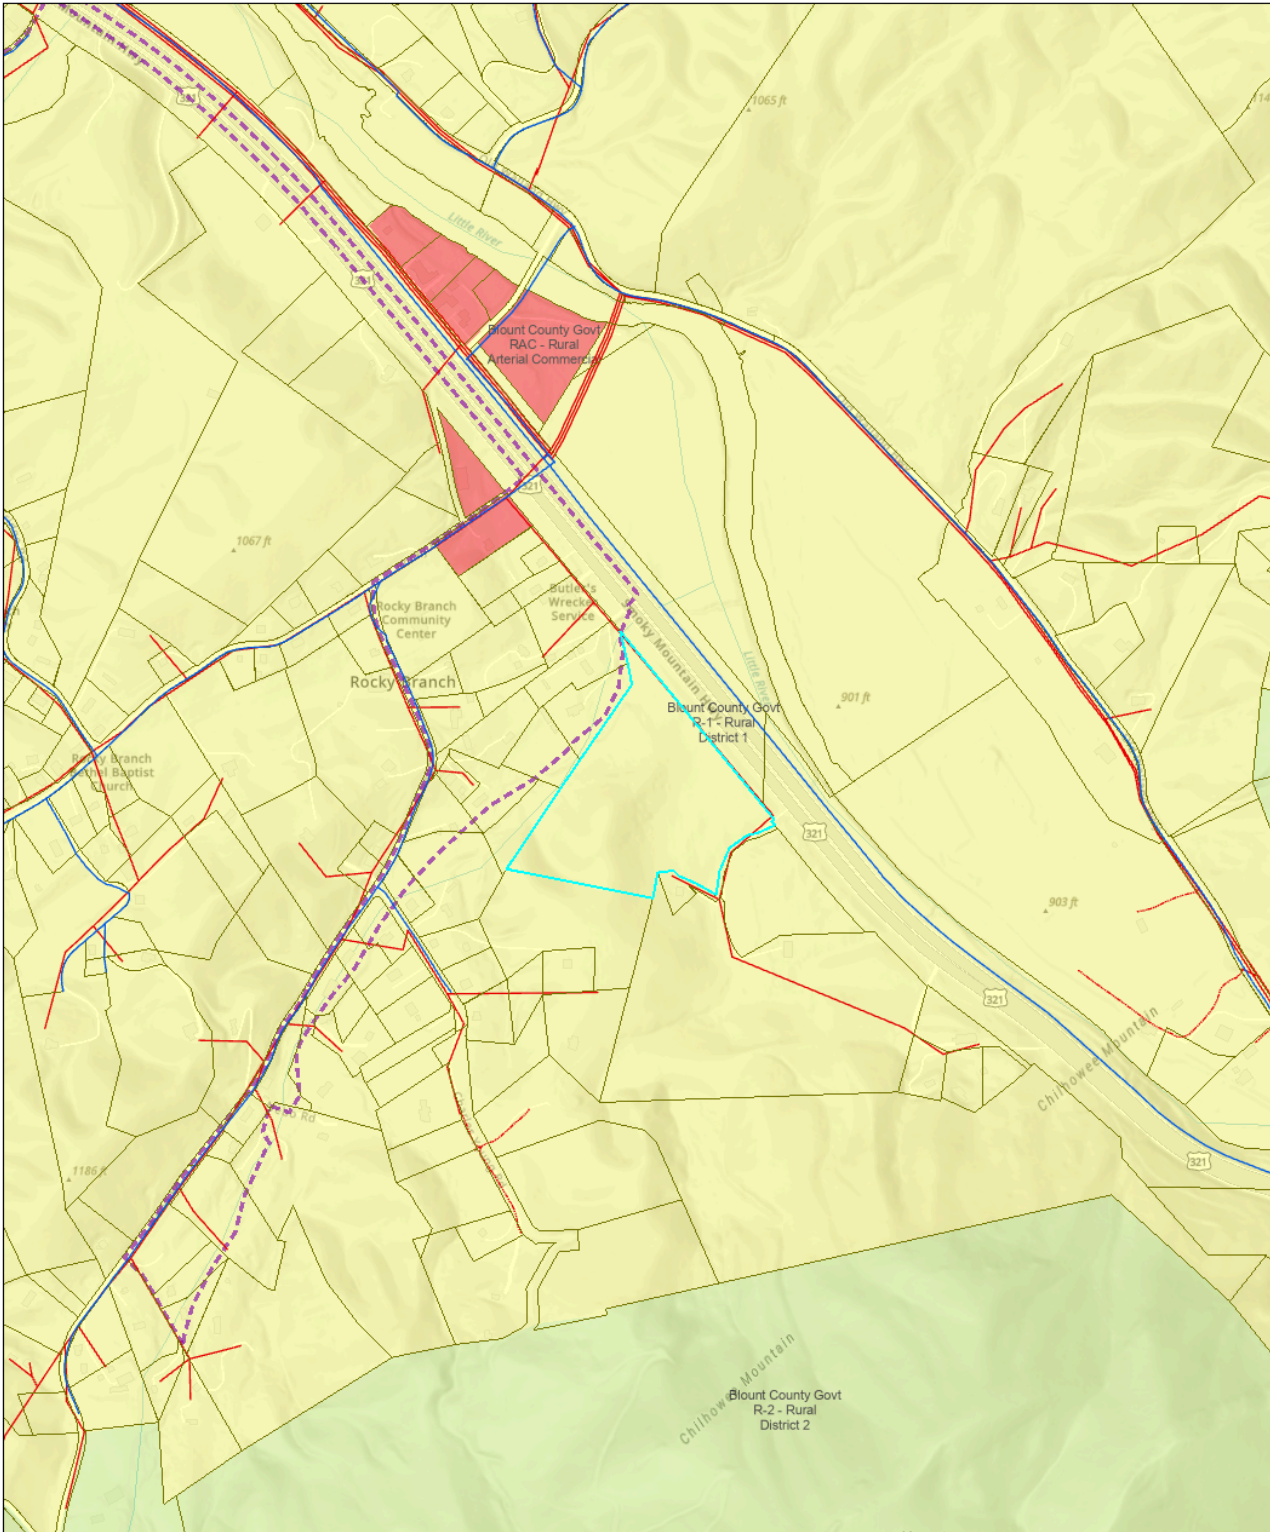

060 182.16

November 20, 2024

1:8,286