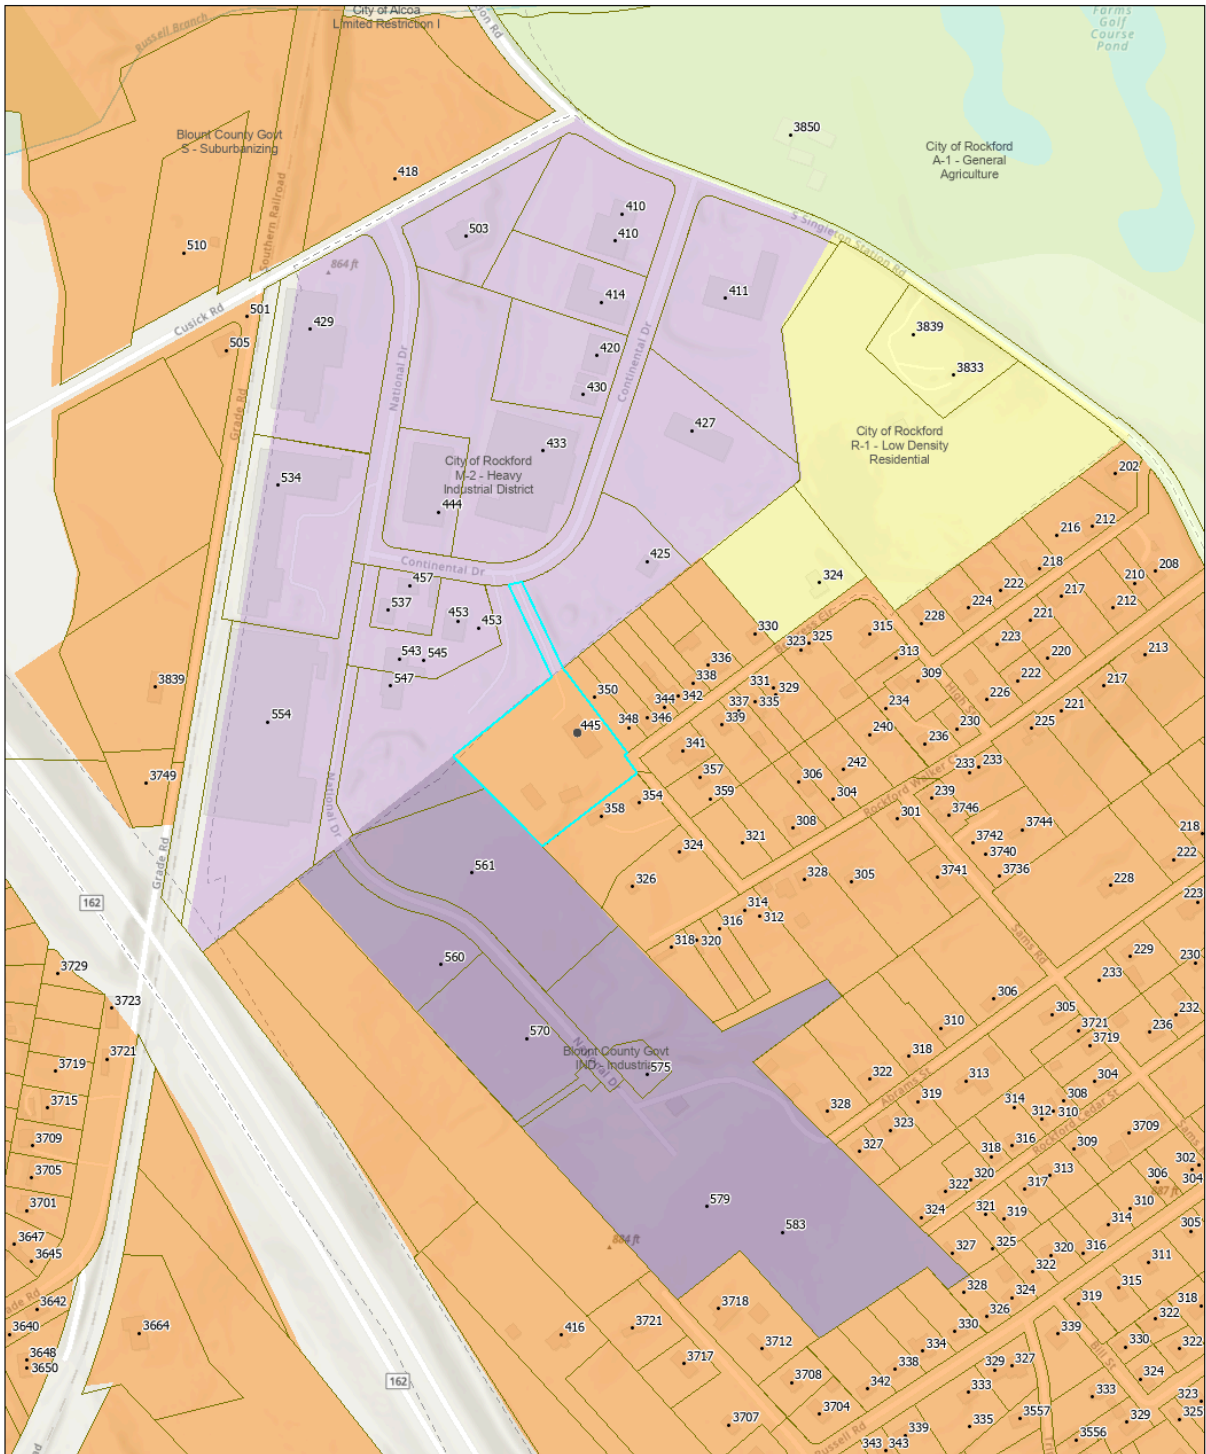

Zoning Map 445 Continental Drive

October 16, 2024

1:4,143