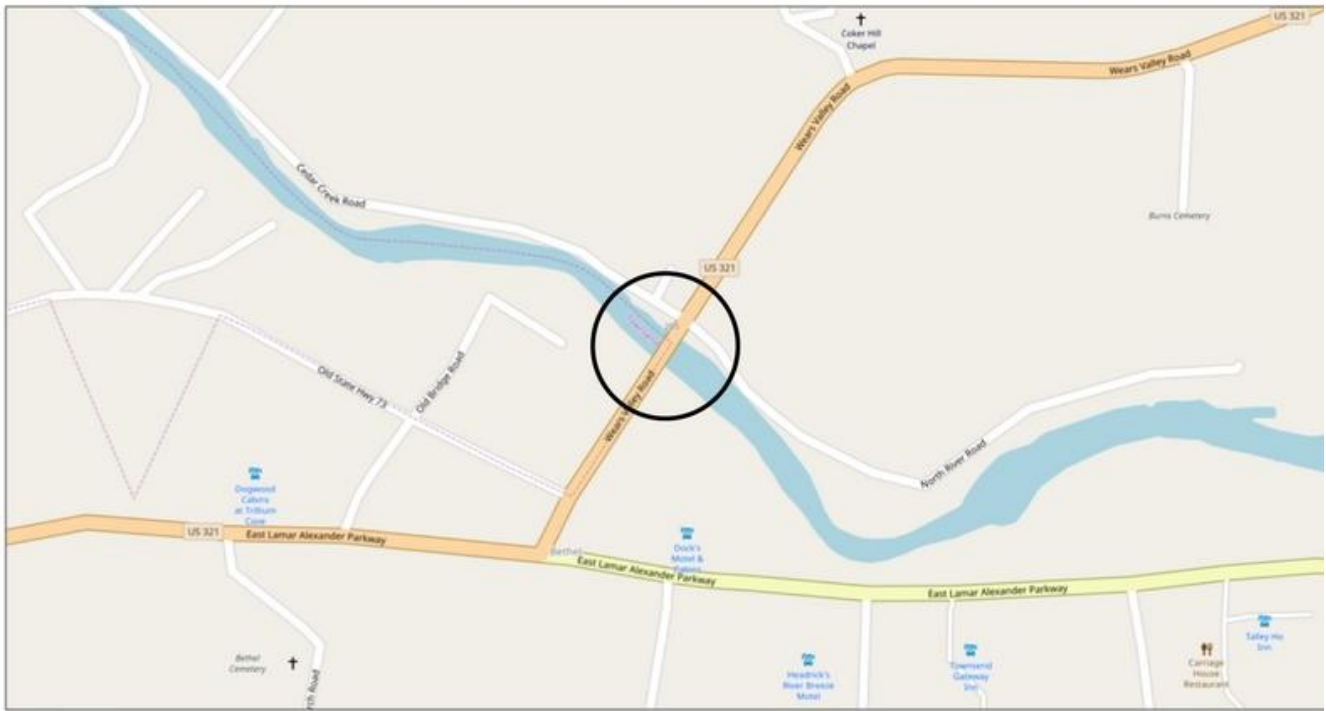

Blount County Zoning Search

October 23, 2017

Corporal Ervin Proctor Memorial Bridge Blount

US-321 Wears Valley Road over Little River
Townsend, TN