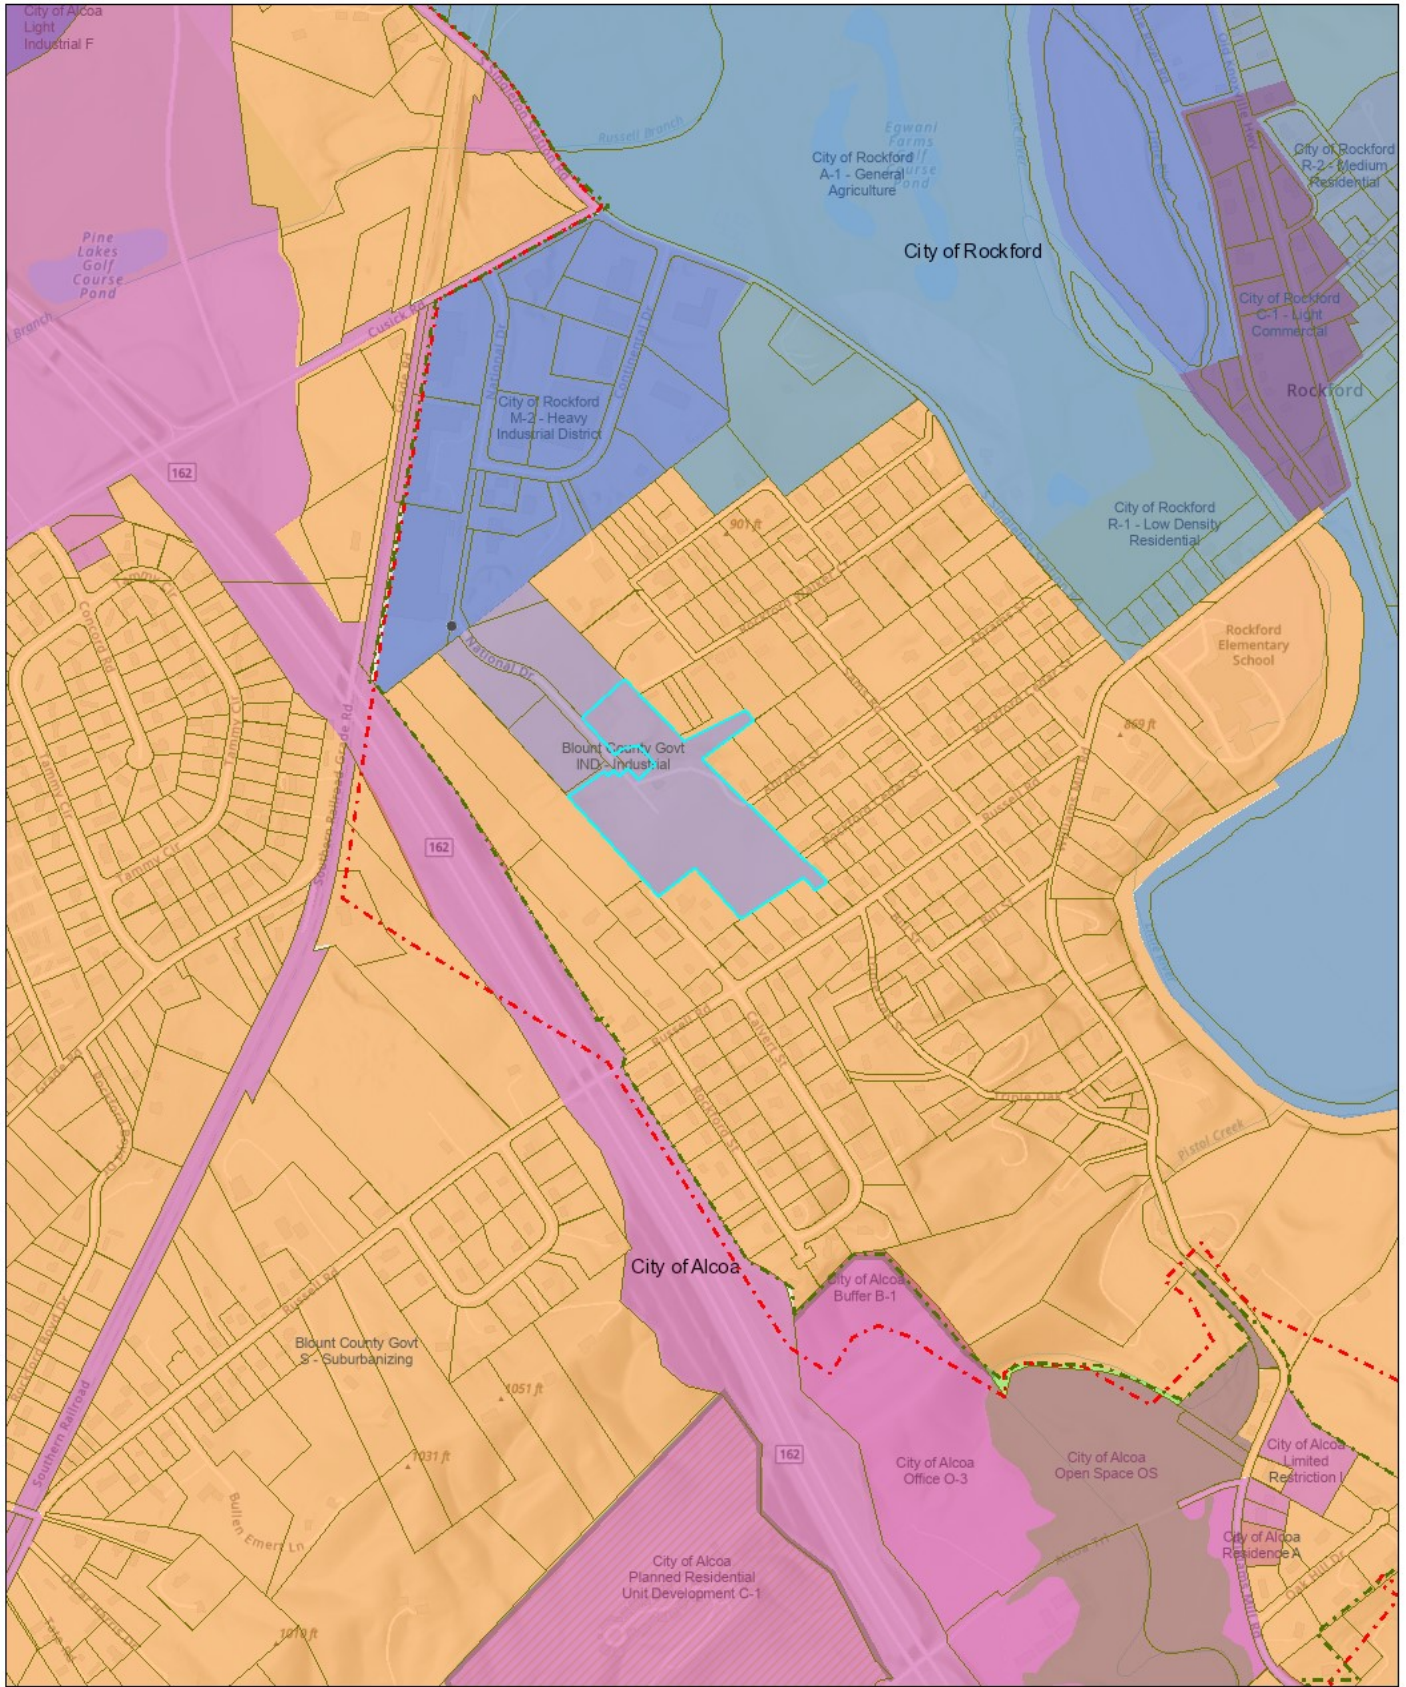

579/583 National Drive

November 21, 2024

1:8,286

Esri Community Maps Contributors, Tennessee STS GIS, © OpenStreetMap, Microsoft, Esri, TomTom, Garmin, SafeGraph, GeoTechnologies, Inc, METI/NASA, USGS, EPA, NPS, US Census Bureau, USDA, USFWS, Esri, NASA, NGA, USGS, FEMA, Blount County GIS Group, Alcoa Planning, Blount County Development