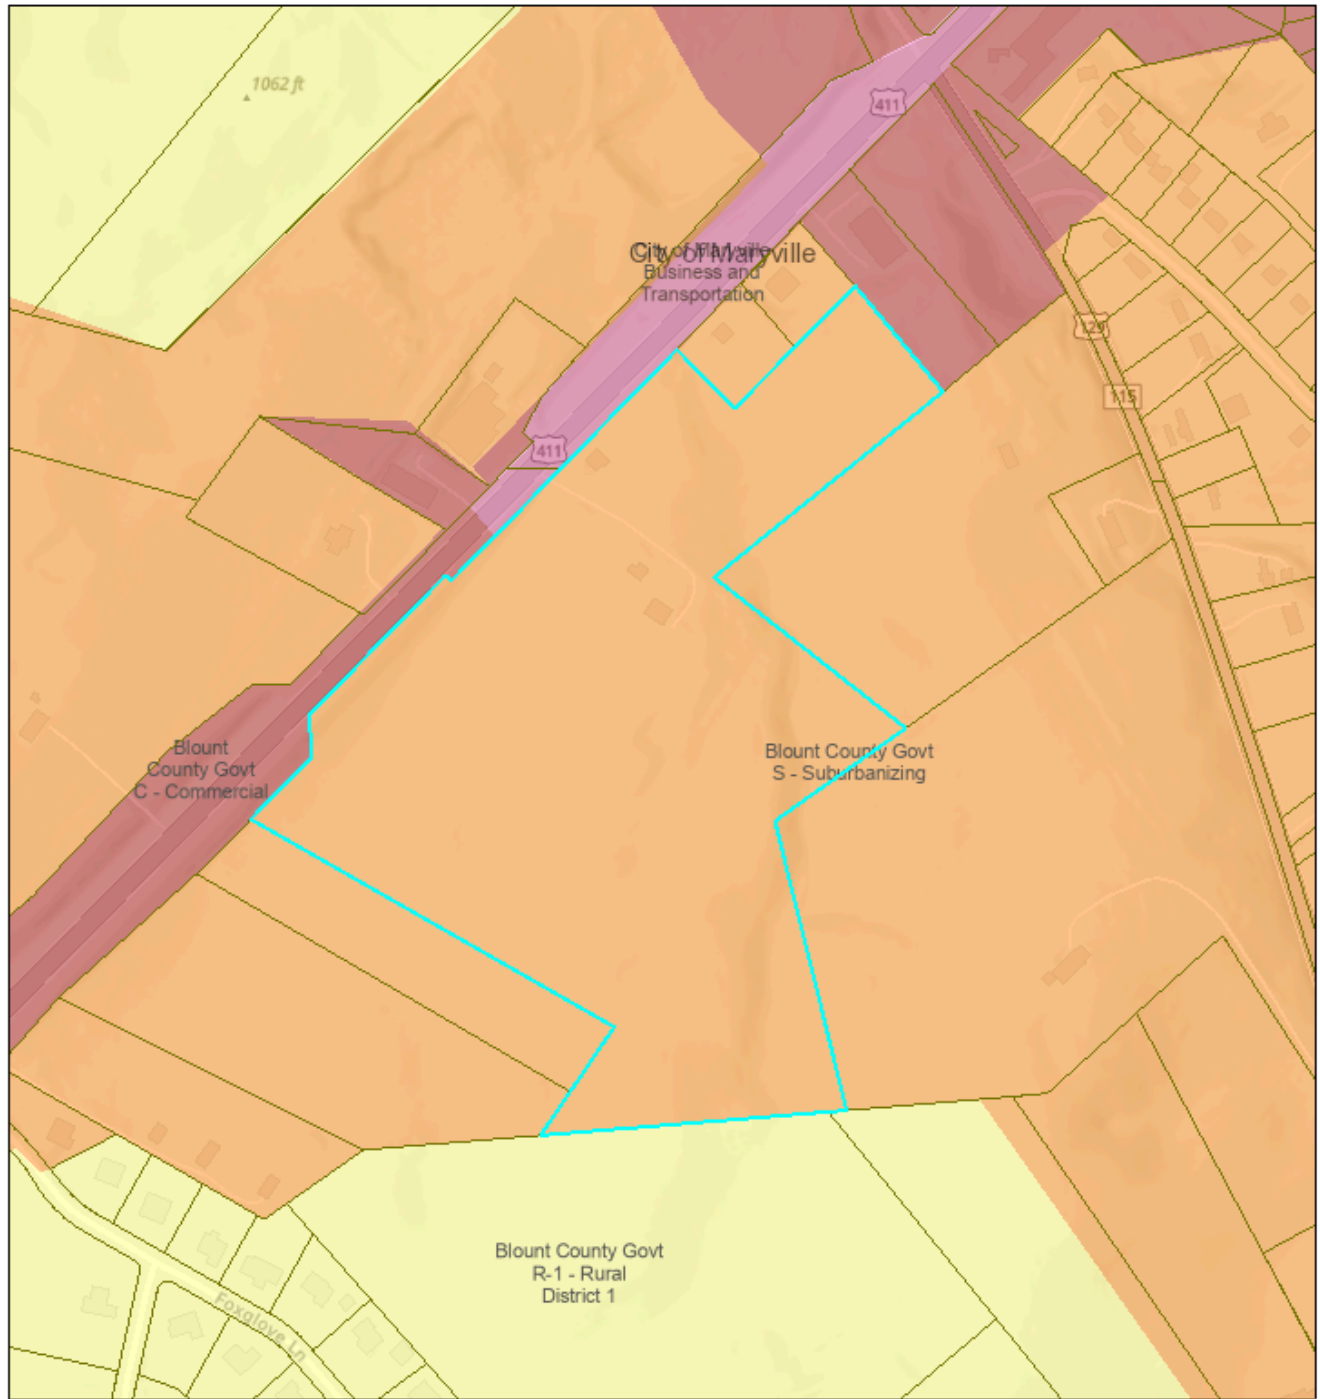

3652 US 411S Zoning

July 18, 2024

Esri Community Maps Contributors, Tennessee STS GIS, © OpenStreetMap, Microsoft, Esri, TomTom, Garmin, SafeGraph, GeoTechnologies, Inc, METV, NASA, USGS, EPA, NPS, US Census Bureau, USDA, USFWS, Sources: Esri, Airbus DS, USGS, NGA, NASA, CGIAR, N Robinson, NCEAS, NLS, OS, NMA, Geodatastyreisen, Rijkswaterstaat, GSA, Geoland, FEMA,