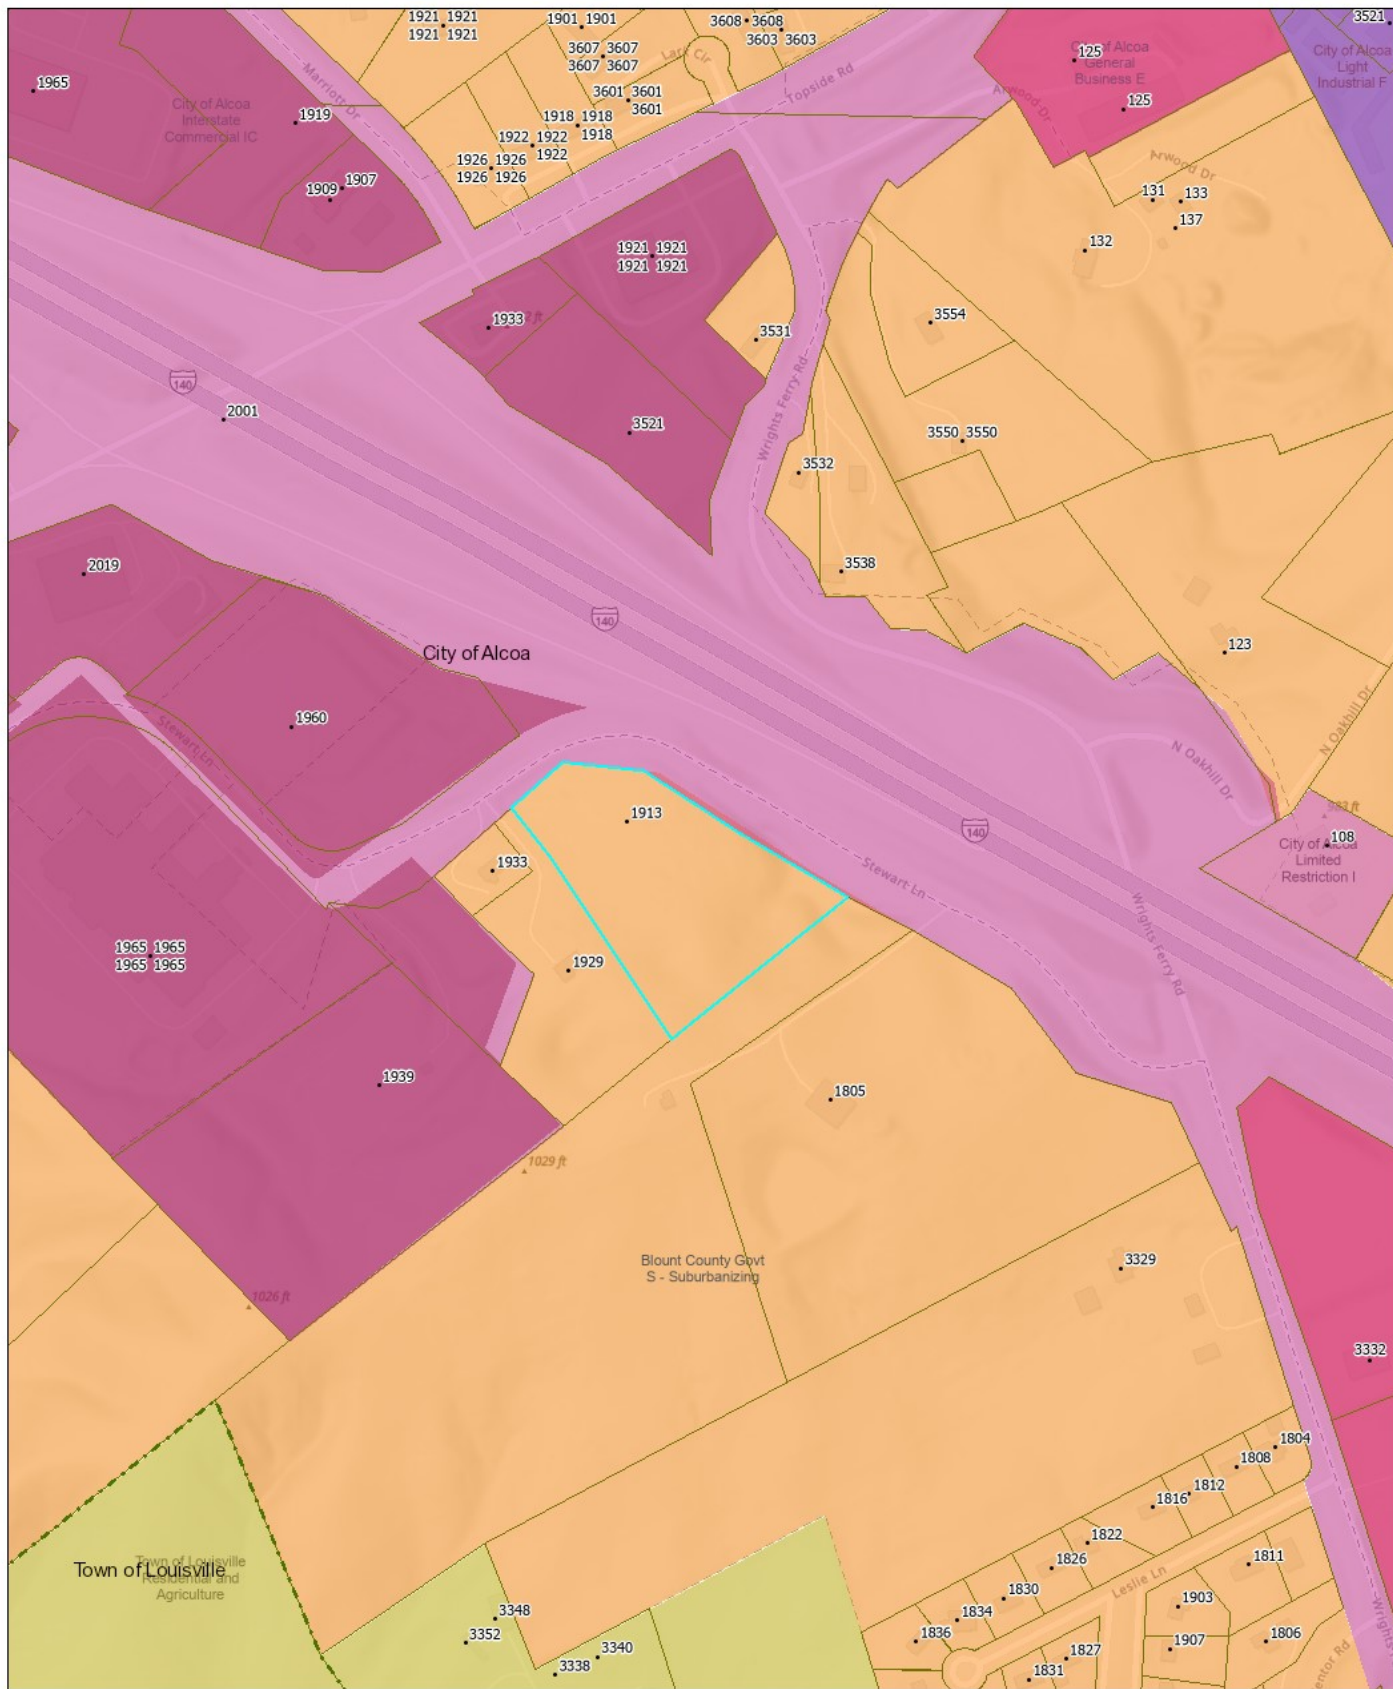

# 1913 Stewart Lane

November 21, 2024

1:4,143

Esri Community Maps Contributors, Tennessee STS GIS, © OpenStreetMap, Microsoft, Esri, TomTom, Garmin, SafeGraph, GeoTechnologies, Inc, METI/NASA, USGS, EPA, NPS, US Census Bureau, USDA, USFWS, Sources: Esri, Airbus DS, USGS, NGA, NASA, CGIAR, N Robinson, NCEAS, NLS, OS, NMA